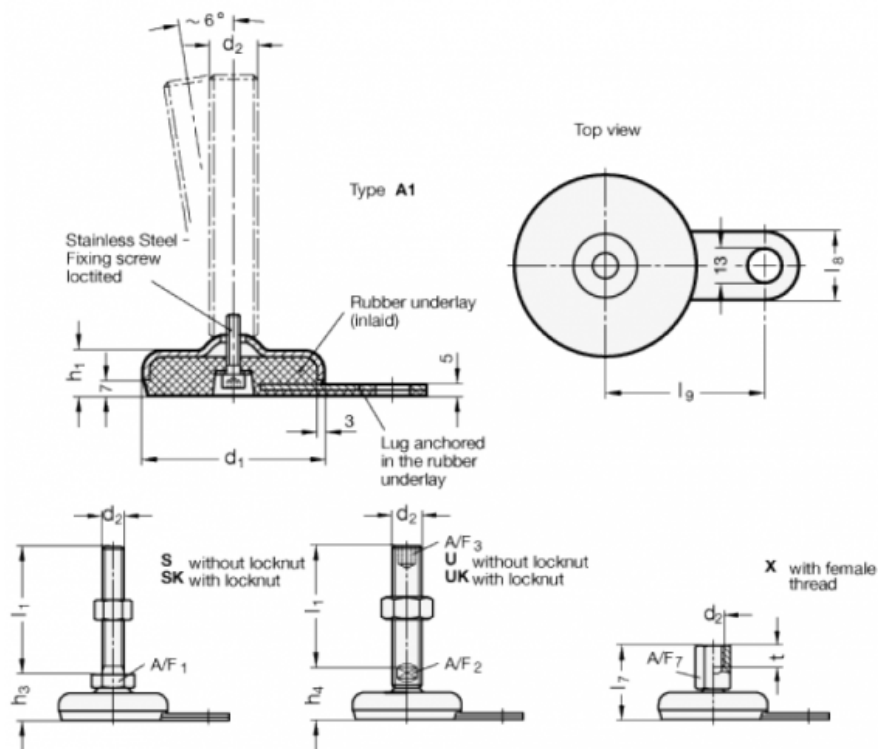

Article number: 203280M24100A1UK

Description: E+G levelling foot
GN 32-80-M24-100-A1-UK

Note: UK With nut, Hexagon socket at the top, Wrench flat at the bottom

Measures

A/F2 = 19

l9 = 70

A/F3 = 12

d1 = 80

d2 = M24

h1 = 20

h4 = 38

l1 = 100

l8 = 30